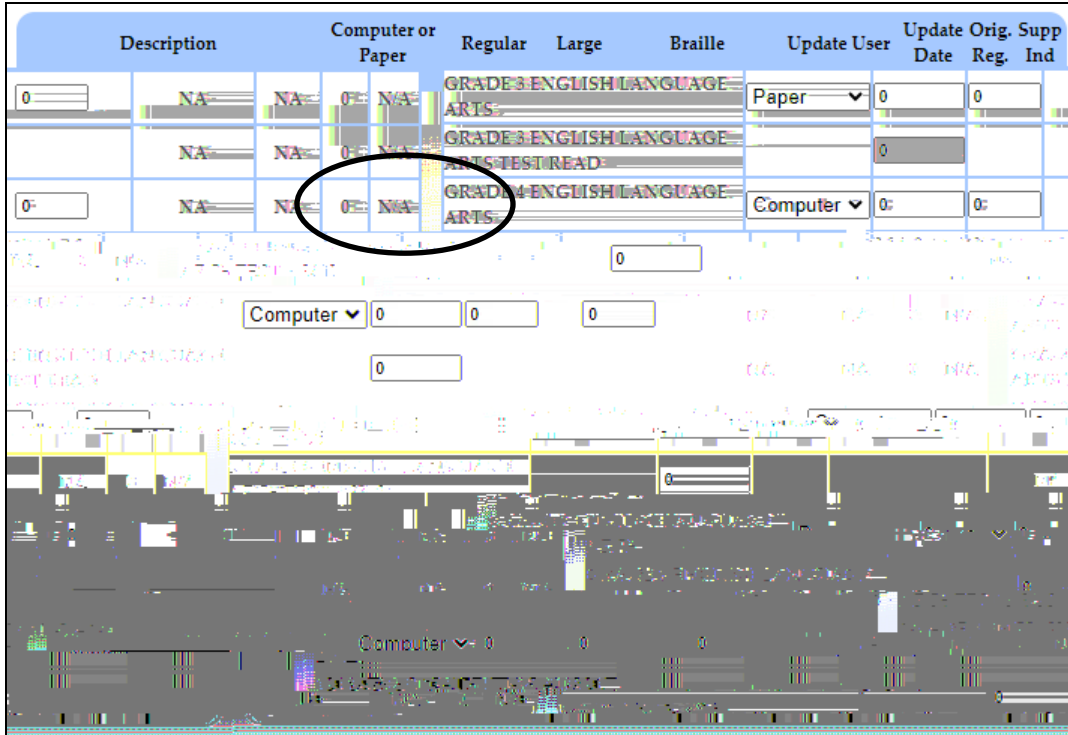

3. Select “Computer” or “Paper” format for the operational tests.

In Spring 2025, students in Grades 4, 5, 6 and 8 will be required to take the operational ELA, mathematics, and science tests via CBT. Grades 3 and 7 may also participate in CBT; schools will still be able to select computer or paper for these grades in the drop-down menus. The default is computer for Grades 4, 5, 6 and 8. Schools will not be able to select paper for Grades 4, 5, 6 and 8 for ELA, mathematics, or science in the drop-down menus. Enter the number of students to be tested, whether computer or paper.

4. Request “Test Read” copies.

ies for each grade. When placing requests, enter the total number of students who have the accommodation of Test Read and will test on paper or with the Read Aloud (by human) accommodation on computer. When placing requests for the mathematics tests and science tests, a13 (e.-0q401